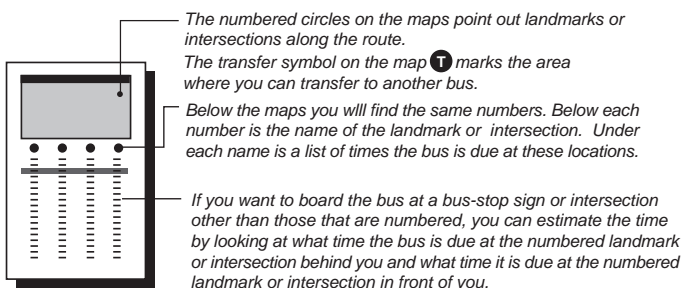

SATURDAY-SABADOS

NO SATURDAY SERVICE

• This route does **NOT** operate during semester breaks and holidays.

Esta ruta NO está en servicio durante períodos donde no hay clases en la Universidad entre semestres o durante vacaciones.

INSTRUCTIONS:

- 1) You can board the bus at any bus-stop sign or intersection along this route.
- 2) The bus operator will see you better if you wave.
- 3) **Be sure to be at the bus stop 2 to 3 minutes early, to make sure you won't miss your bus.**