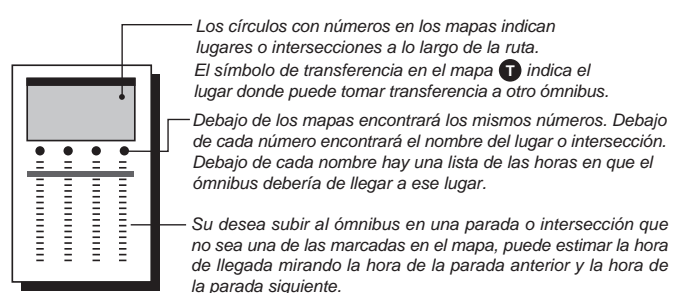

INSTRUCCIONES:

1) Puede Subirse al ómnibus en cualquier marcador de parada o intersección de calles en esta ruta.
2) El chofer lo verá mejor si usted le hace señas con la mano.
3) **Asegúrese de estar en la parada de ómnibus de 2 a 3 minutos más temprano de la**