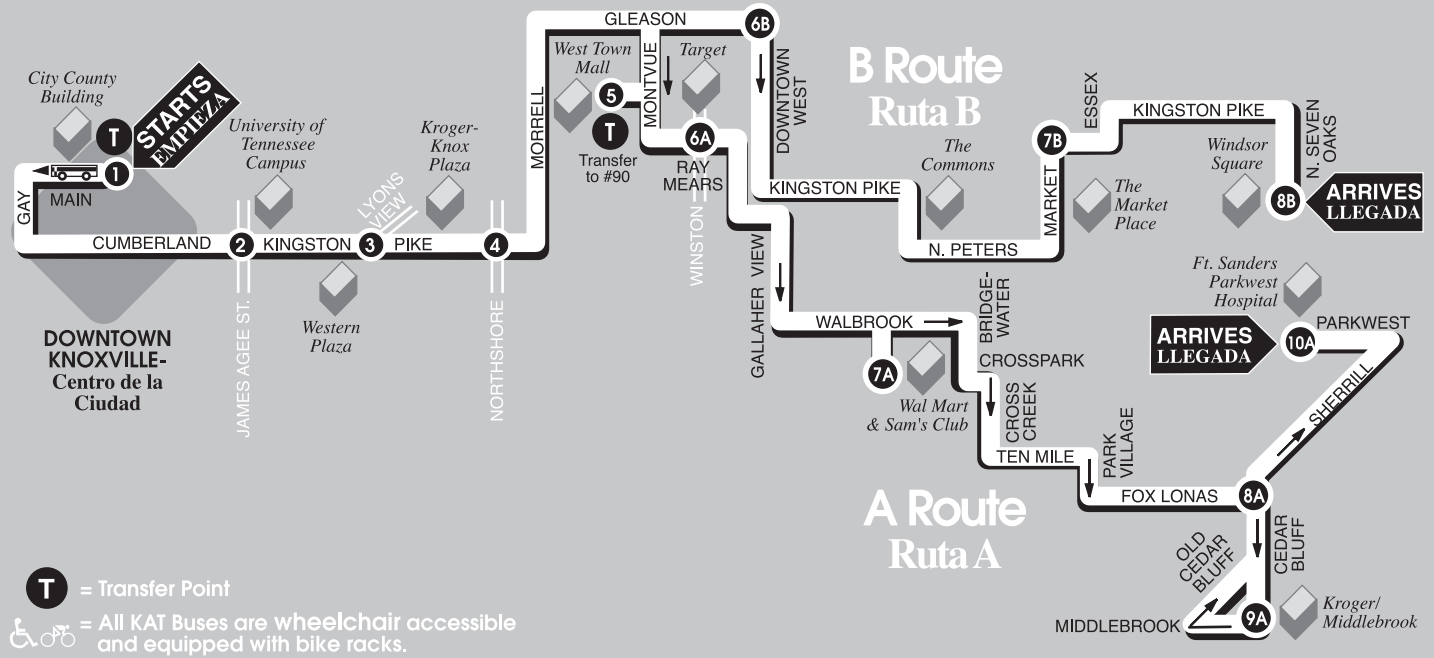

ROUTE
11 A/B

KINGSTON PIKE-WEEKDAYS

ROUTE
11 A/B

▶ Going AWAY FROM Downtown ▶
Del Centro

- 1**
Main Street-City County Building
- 2**
Cumberland at James Agee St.
- 3**
Kingston Pike at Lyons View
- 4**
Kingston Pike at Northshore
- 5**
West Town Mall
- 6B**
Gleason at Downtown West Blvd.
- 6A**
Ray Mears at Winston Rd.
- 7A**
Wal Mart
- 7B**
Market Place
- 8B**
Windsor Square
- 8A**
Fox Lonas at Cedar Bluff
- 9A**
Cedar Bluff at Middlebrook
- 10A**
Parkwest Hospital

Note: Trips 7:15 p.m. & later go only as far as West Town Mall then return downtown via same route.